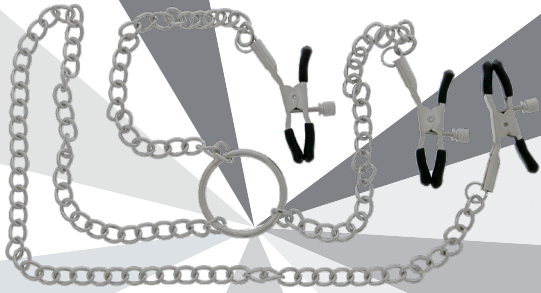

21338

21349

21339

21340

21341

21342

BLAZE
luxury fetish

21343

21263

21264

21265

21266

21267

21268

BLAZE keeps the cost of first time bondage to a minimum without compromising on quality and therefore this line is ideal for beginners.

This bondage line creates full body restraint with the various products such as wrist cuffs and ankle cuffs, a collar with leash, a paddle, a whip, a blindfold and a ball gag.