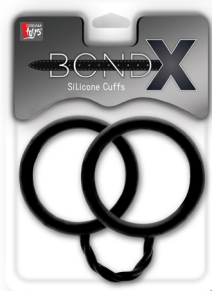

BOND X

BOND X

BOND X

These metal handcuffs are easy to close and open. They are linked together with a short, strong chain and are supplied with 2 keys.

20866

21075

For those curious to bondage play BondX introduces these brand-new Silicone Cuffs. The absence of a lock and keys make these cuffs accessible for bdsm novices. The cuffs are made of soft flexible silicone that will hold your arms bound while not having to give up total control.

21076

SILICONE AND METAL CUFFS

BOND X

20999

21000

21001

21002

Metal handcuffs and 18M of bandage ribbon which will not chafe or damage the delicate skin.

20868

20870

20871

CUFF-SETS

These metal handcuffs are easy to close and open. They are linked together with a short, strong chain and are supplied with 2 keys. Perfect for bondage novices and give ultimate softness and strength. 3 Meters of silky alluring texture rope which will not chafe or damage the delicate skin.

5 Meter or 10 Meter of silky alluring texture rope which will not scratch or chafe the delicate skin.