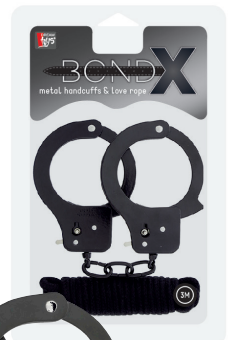

BOND X

BOND X

BOND X

These metal handcuffs are easy to close and open. They are linked together with a short, strong chain and are supplied with 2 keys.

20866

21075

For those curious to bondage play BondX introduces these brand-new Silicone Cuffs. The absence of a lock and keys make these cuffs accessible for bdsm novices. The cuffs are made of soft flexible silicone that will hold your arms bound while not having to give up total control.

21076

SILICONE AND METAL CUFFS

BOND X

20999

21000

21001

21002

Metal handcuffs and 18M of bandage ribbon which will not chafe or damage the delicate skin.

20868

20870

20871

CUFF-SETS

These metal handcuffs are easy to close and open. They are linked together with a short, strong chain and are supplied with 2 keys. Perfect for bondage novices and give ultimate softness and strength. 3 Meters of silky alluring texture rope which will not chafe or damage the delicate skin.

21005

21006

BONDAGE SETS

10 Meters of silky alluring texture rope and 18 meters of bandage ribbon which will not chafe or damage the delicate skin.

BOND X

20860

20861

20862