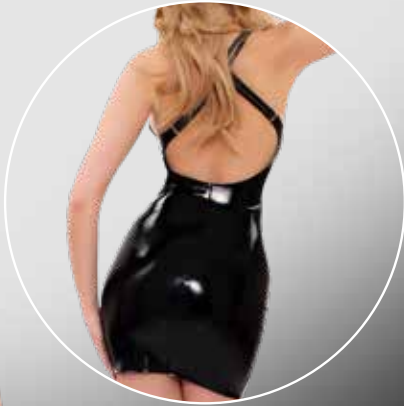

DATEX CROSSED BACKSTRAP DRESS

710048BLK

Material: Datex (69% Natural Latex / 27% Polyamide / 4% Elastane)
Contains: Datex crossed backstrap dress.
Sizes: 710048BLKS, 710048BLKM, 710048BLKL, 710048BLKXL, 710048BLK2XL