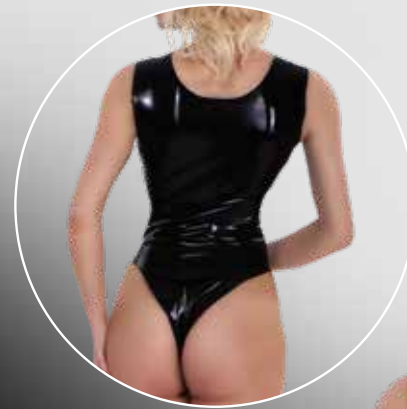

DATEX BODY WITH CUT-OUT BREAST OPENINGS

710013BLK