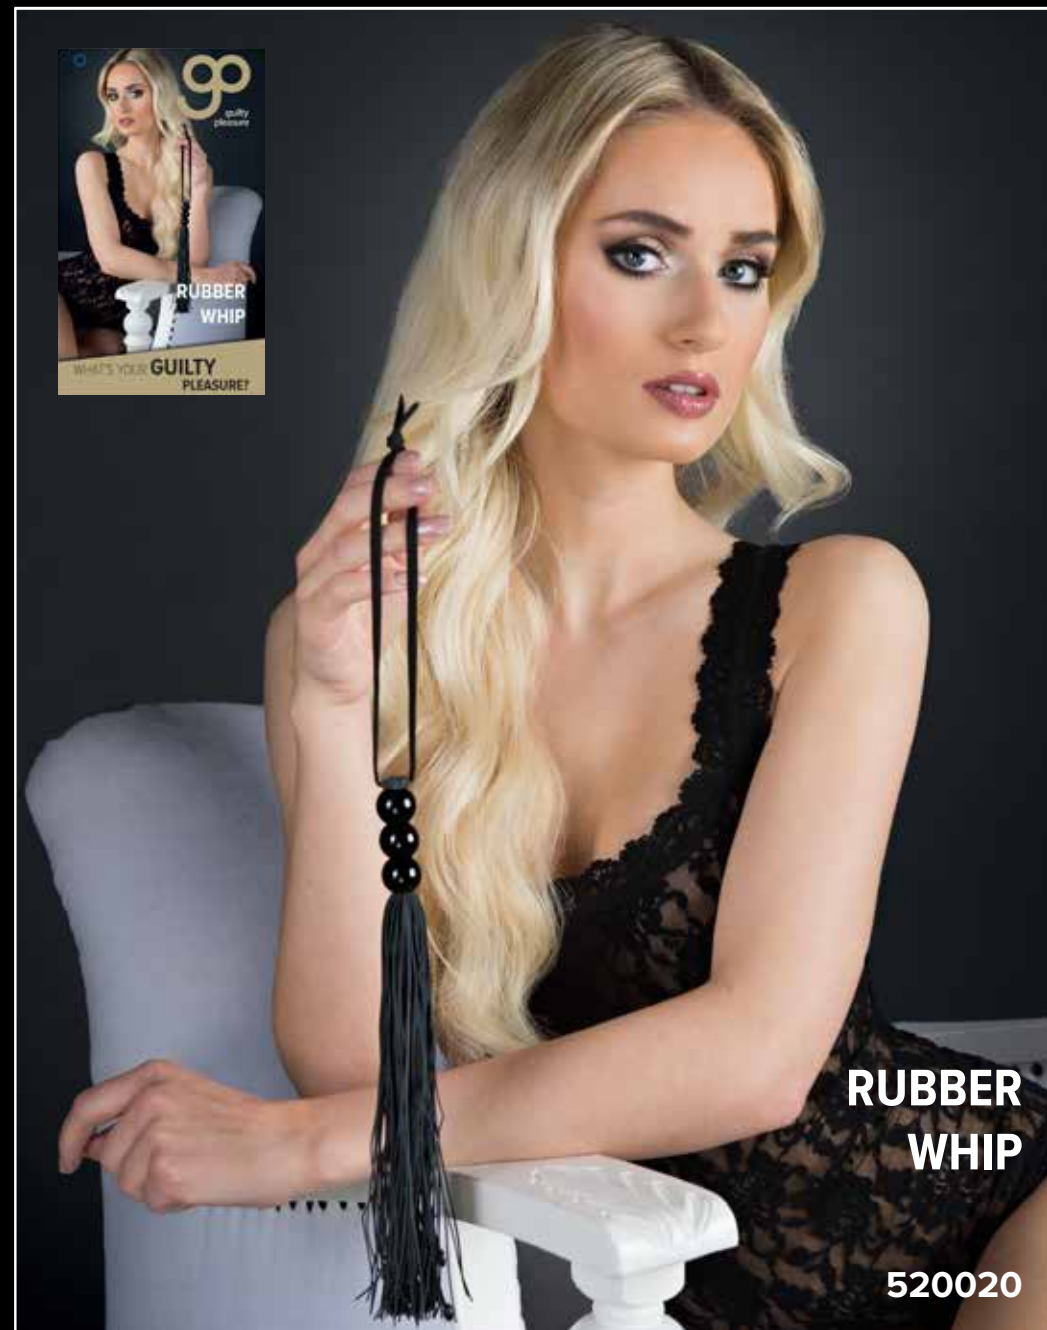

**RUBBER
WHIP**

520020

Material: Rubber, Plastic
Whip with high quality durable rubber strings.
For teasing as well as spanking.