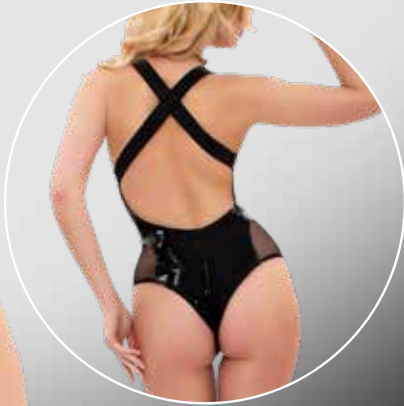

DATEX ZIP-UP HALTERNECK DRESS

710049BLK

Material: Datex (69% Natural Latex / 27% Polyamide / 4% Elastane)
Contains: Datex zip-up halterneck dress.
Sizes: 710049BLKS, 710049BLKM, 710049BLKL, 710049BLKXL, 710049BLK2XL