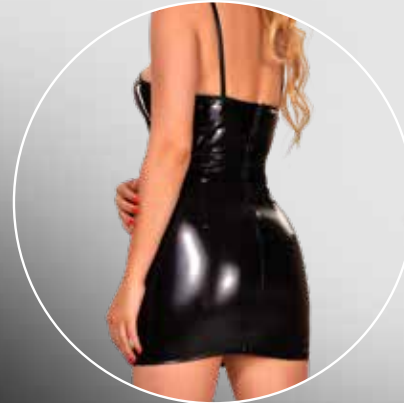

new

**MILITARY
DRESS**

710080GRN

Material: Datex (69% Natural Latex / 27% Polyamide / 4% Elastane)
Contains: Datex military dress.
Sizes: 710080GRNS, 710080GRNM, 710080GRNL, 710080GRNXL

new

**MAID'S
DRESS**

710081BLK

Material: Datex (69% Natural Latex / 27% Polyamide / 4% Elastane)
Contains: Datex maid's dress.
Sizes: 710081BLKS, 710081BLKM, 710081BLKL, 710081BLKXL