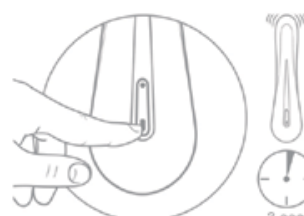

To install batteries,
 remove cover

Insert batteries as
 shown

To turn on or off,
 press and hold the
 button for 3
 seconds

Press and release
 arrow button to
 select vibration
 pattern

To install batteries,
 remove cover

Insert batteries as
 shown

To turn on or off,
 press and hold the
 bottom for 3
 seconds

Press and release
 buttons to select
 vibration pattern

vibrator

F10

7.87 x 1.44 x 1.46 in

information

materials: silicone/ABS
 functions: 5 programs
 power: 2 AAA