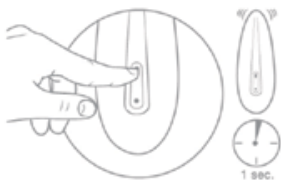

lay-on vibrator

S2

2.4 x 1.5 x 3.7 in

information

materials: silicone/ABS
 functions: 7 programs
 USB rechargeable

features

waterproof

use as a massager, lay-on vibrator or male masturbator
 silicone + ABS combination produce unique vibrations
 use with a partner or for solo play