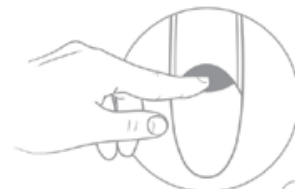

easy to use, not intimidating – great first toy
 fits in handbag for easy travel
 use solo or with a partner

To install battery,
 remove cover

Insert battery
 as shown

To turn on or off,
 press and hold
 button for three
 seconds