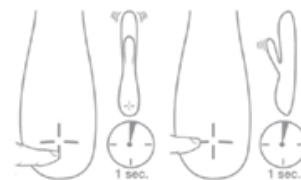

To turn vibration on or off, press and hold the center button for 1 second.

Control ring is touch sensitive.

Touch the arrow buttons to select vibration pattern.

Touch the + or - buttons to select power level.