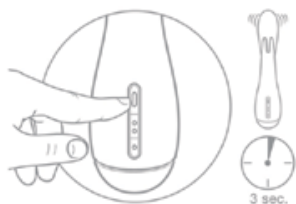

To turn on or off, press and hold the top button for 3 seconds