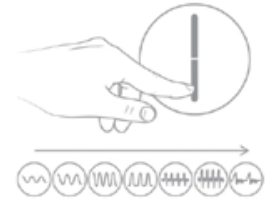

Insert battery as shown

To install battery, remove cover

Insert battery as shown

To turn on or off, press and hold bottom button for three seconds

Press and release buttons to select vibration pattern

To turn on or off, press and hold bottom button for 3 seconds