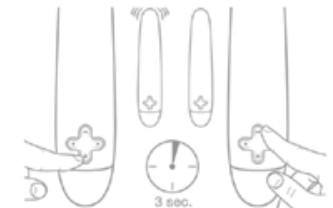

To turn vibration on, press and hold the + button for 3 seconds

To turn vibration off, press and hold the - button for 3 seconds