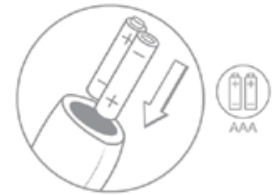

Insert batteries as shown