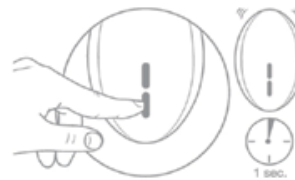

To turn vibration on or off, press and hold the bottom button for 1 second.