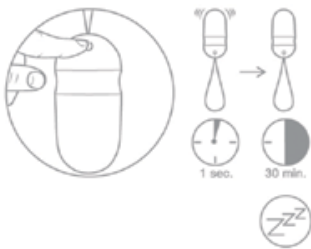

1.4 x 1.4 x 2.75 in (bullet) | 1.4 x 1.4 x 4.4 in (remote)

facts

materials: silicone/ABS
 functions: 5 programs
 USB rechargeable

features

vibrating bullet
 vibrating remote
 waterproof (bullet)
 showerproof (remote)

use vibrating remote and/or bullet as separate toys
 sleek, tapered shape for increased internal stimulation
 smooth shape for comfortable use

Press and hold the power button on bullet for 1 second to activate. Note - vibration will not start until remote is active.
 Bullet will enter sleep mode after 30 minutes.