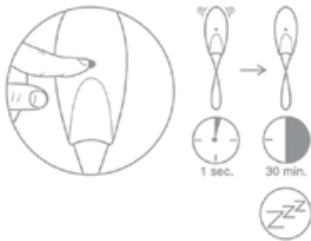

Press and hold the power button on bullet for 1 second to activate. Note - vibration will not start until remote is active.
Bullet will enter sleep mode after 30 minutes.