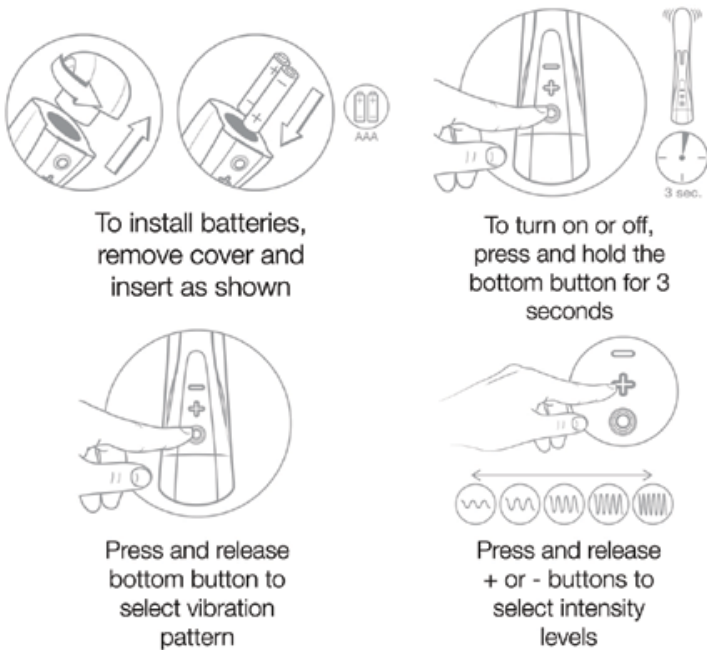

features

retrieval band with jewelry
interchangeable balls
waterproof
inaudible

uniquely shaped external stimulator hugs the clitoris
shaft shaped for increased g-spot stimulation
comfortable to hold, easy to use

includes 2 sets of interchangeable balls with different weights
perfect for both beginners & experienced users