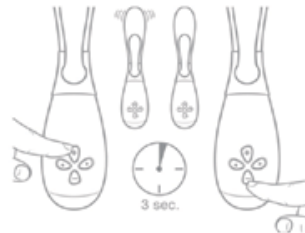

To turn vibration on, press and hold the + button for 3 seconds

To turn vibration off, press and hold the - button for 3 seconds