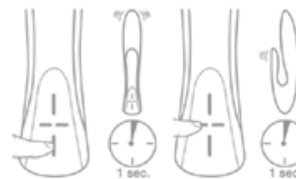

To turn shaft vibration on or off, press and hold the bottom button for 1 second.

To turn external vibration on or off, press and hold the left side button for 1 second.