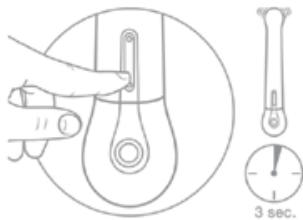

Insert batteries as shown

To install batteries, remove cover

Insert batteries as shown

To turn on or off, press and hold bottom button for 3 seconds

Press and release buttons to select vibration pattern

To turn on or off, press and hold top button for 3 seconds