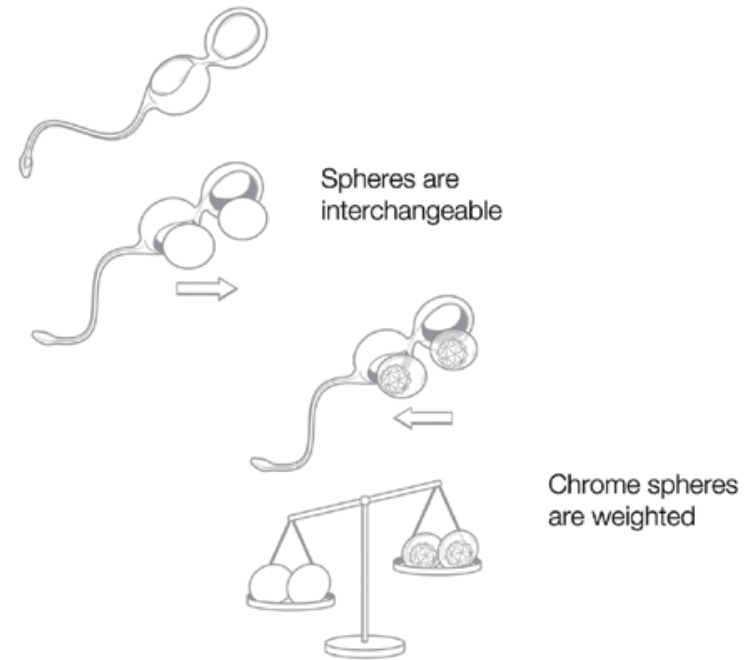

features

retrieval band with jewelry
interchangeable balls
waterproof
inaudible

uniquely shaped external stimulator hugs the clitoris
shaft shaped for increased g-spot stimulation
comfortable to hold, easy to use

includes 2 sets of interchangeable balls with different weights
perfect for both beginners & experienced users