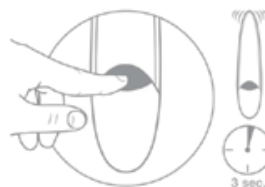

Turn base to select
 vibration pattern

mini vibrator

D2

4.53 x 1.02 x 1.02 in

information

materials: ABS
 functions: 5 programs
 power: 1 AAA

features

minimalistic & metallic look
 showerproof
 whisper quiet
 ultra-powerful vibration

easy to use, not intimidating – great first toy
 fits in handbag for easy travel
 use solo or with a partner

To install battery,
 remove cover

Insert battery
 as shown

To turn on or off,
 press and hold
 button for three
 seconds