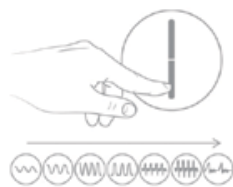

Insert battery as shown

To install battery, remove cover

Insert battery as shown

To turn on or off, press and hold bottom button for three seconds

Press and release buttons to select vibration pattern

To turn on or off, press and hold bottom button for 3 seconds