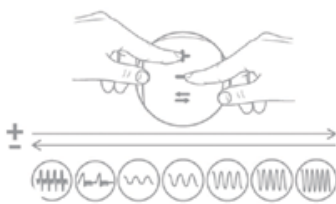

Press and release the + button to cycle forward through vibration options.
Press and release the - button to cycle backward through vibration options.