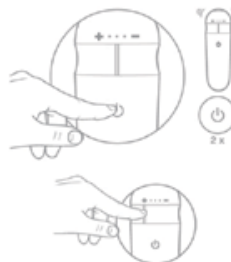

Once activated, quickly press power button again to start remote vibration.
Turn selector ring to adjust vibration pattern.
Press power button 1 time to turn off.