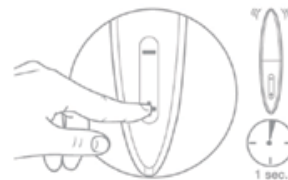

couple's ring

A1

mini vibrator

C1

1.6 x 1.75 x 2.2 in

0.9 x 0.9 x 4.5 in

information

materials: silicone/ABS
 functions: 7 programs
 USB rechargeable

To turn vibration on or off, press and hold the button for 1 second.

To turn vibration on or off, press and hold the + button for 1 second.

Press and release the button to select the desired vibration pattern.