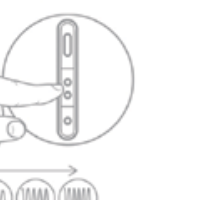

To install batteries, remove cover and insert as shown

To turn on or off, press and hold the top button for 3 seconds

Press and release top button to select vibration pattern

Press the middle button to increase intensity level