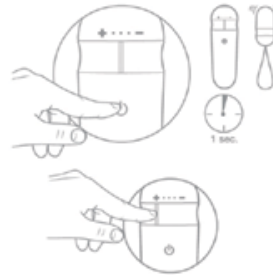

1.4 x 1.4 x 2.75 in (bullet) | 1.4 x 1.4 x 4.4 in (remote)

facts

materials: silicone/ABS
 functions: 5 programs
 USB rechargeable

features

vibrating bullet
 vibrating remote
 waterproof (bullet)
 showerproof (remote)

use vibrating remote and/or bullet as separate toys
 sleek, tapered shape for increased internal stimulation
 smooth shape for comfortable use

Press and hold the power button on bullet for 1 second to activate. Note - vibration will not start until remote is active.
 Bullet will enter sleep mode after 30 minutes.