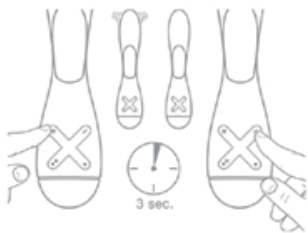

To turn vibration on, press and hold the + button for 3 seconds

To turn vibration off, press and hold the - button for 3 seconds