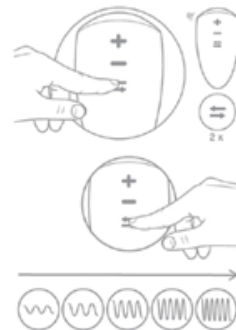

Once activated, quickly press the arrows button again to start remote vibration.
Press and release the arrows button to select vibration option.
To wake from sleep, press the arrows button.