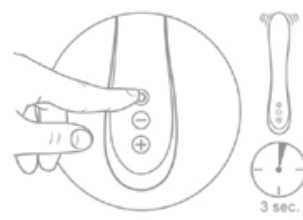

Insert batteries as shown

To install batteries, remove cover

Insert batteries as shown

To turn on or off, press and hold bottom button for 3 seconds

Press and release buttons to select vibration pattern

To turn on or off, press and hold top button for 3 seconds