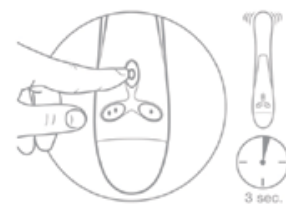

To turn on or off, press and hold the top button for 3 seconds