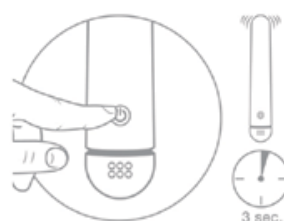

Insert batteries as
 shown

To install batteries,
 remove cover

Insert batteries as
 shown

To turn on or off,
 press and hold the
 button for 3
 seconds

Press and release
 buttons to select
 vibration pattern