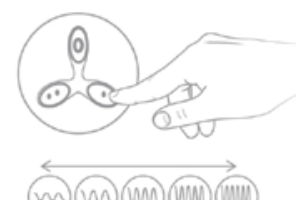

Press the bottom button to decrease intensity level

To install batteries, remove cover and insert as shown

To turn on or off, press and hold the top button for 3 seconds

Press and release top button to select vibration pattern