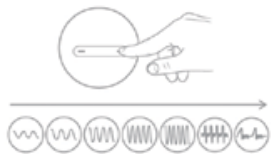

lay-on vibrator

S4

2.45 x 1.2 x 4.35 in

information

materials: silicone/ABS
functions: 7 programs
USB rechargeable

features

waterproof

flexible ears conform to multiple positions
2 separate motors for powerful vibration on both sides
use as a lay-on vibrator, couple's toy or for pinpoint stimulation

To turn vibration on or off, press and hold the + button for 1 second.

Press and release the + button to cycle forward through vibration options.

Press and release the - button to cycle backward through vibration options.

up next >

battery lifestyle toys