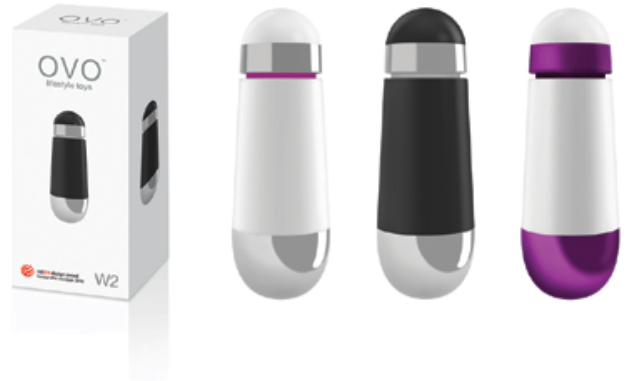

2.32 x 0.79 x 0.79 in

information

materials: ABS
functions: 5 programs
power: 4 LR41/AG3

features

minimalistic & youthful look
waterproof
whisper quiet
powerful motor

discreet size fits in handbag or pocket
sleek, modern look with plenty of power

To install batteries,
remove cover

Insert batteries as
shown