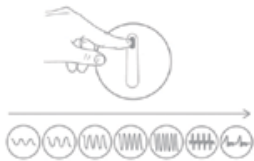

Press and release the top button to cycle forward through vibration options.