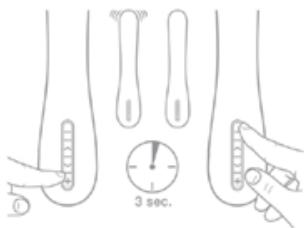

To install batteries, remove cover

Insert batteries as shown

To turn vibration on, press and hold the + button for 3 seconds

To turn vibration off, press and hold the - button for 3 seconds

Press and release arrow buttons to select vibration