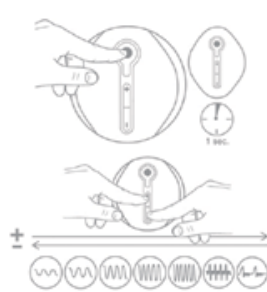

Press and hold the power button on remote for 1 second to start bullet vibration.
 Turn selector ring to select vibration option.

Turn selector ring to adjust vibration pattern.

Once activated, quickly press power button again to start remote vibration.
 Turn selector ring to adjust vibration pattern.
 Press power button 1 time to turn off.

1.45 x 1.25 x 4.25 in (bullet) | 1.7 x 1.3 x 2.15 in (remote)

facts

materials: silicone/ABS
 functions: 7 programs
 USB rechargeable (bullet)
 1 LR41/AG3 (remote)

features

vibrating bullet
 vibrating remote
 waterproof (bullet)
 showerproof (remote)

compact, featherweight remote unit fits in your pocket
 beautiful, ergonomic bullet remains comfortably inserted
 remote operation is perfect for couple's or solo play

Press and hold the power button on bullet for 1 second to activate. Note - vibration will not start until remote is active.
 Bullet will enter sleep mode after 30 minutes.