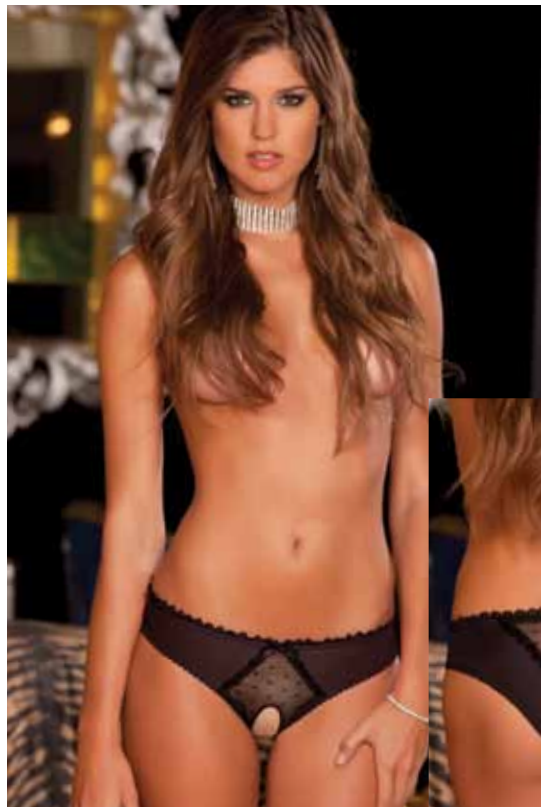

1046-BLK
Crotchless Frills Panty with Back Bows
S/M, M/L