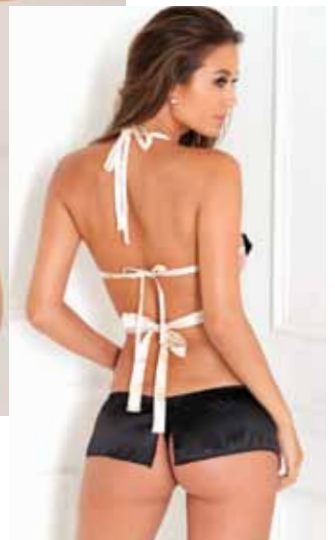

301188-BLK
2pc Lace Tie-Up Bra & Thong Set
One Size Fits Most

301188-PNK
2pc Lace Tie-Up Bra & Thong Set
One Size Fits Most

532051-BLK
2pc Lace Bra & Crotchless Panty Set
S/M, M/L

532045-BLK
Satin Bow & Boyshort 2pc Set
S/M, M/L